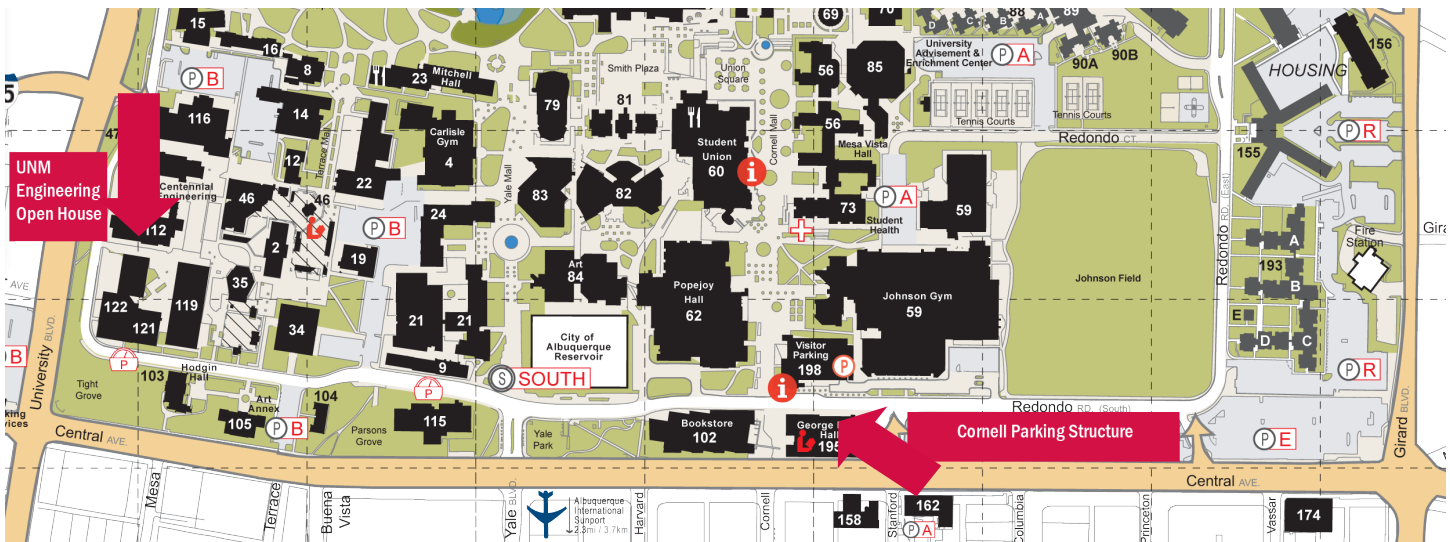

Saturday, October 7, 2017

Centennial Engineering Center
210 University Blvd. NE

Building #112 on the UNM Map

Centennial Engineering is on Redondo Drive near Dr. Martin Luther King Jr. and University

Parking

Guests may park for free in A, B, C or P lots. Parking is not permitted in spaces marked reserved, service vehicle parking, handicap parking, fire lanes, loading zones, official vehicle parking, and yellow curb parking.

Parking is also available in the **Cornell Parking Structure**, located on Redondo Drive South, east of Stanford Drive SE from Central Avenue. Parking can also be found in the **Yale Parking Structure** off of Lomas Boulevard. Access this structure from Yale Boulevard. Pay stations accept both credit cards and cash. Handicap parking is available.